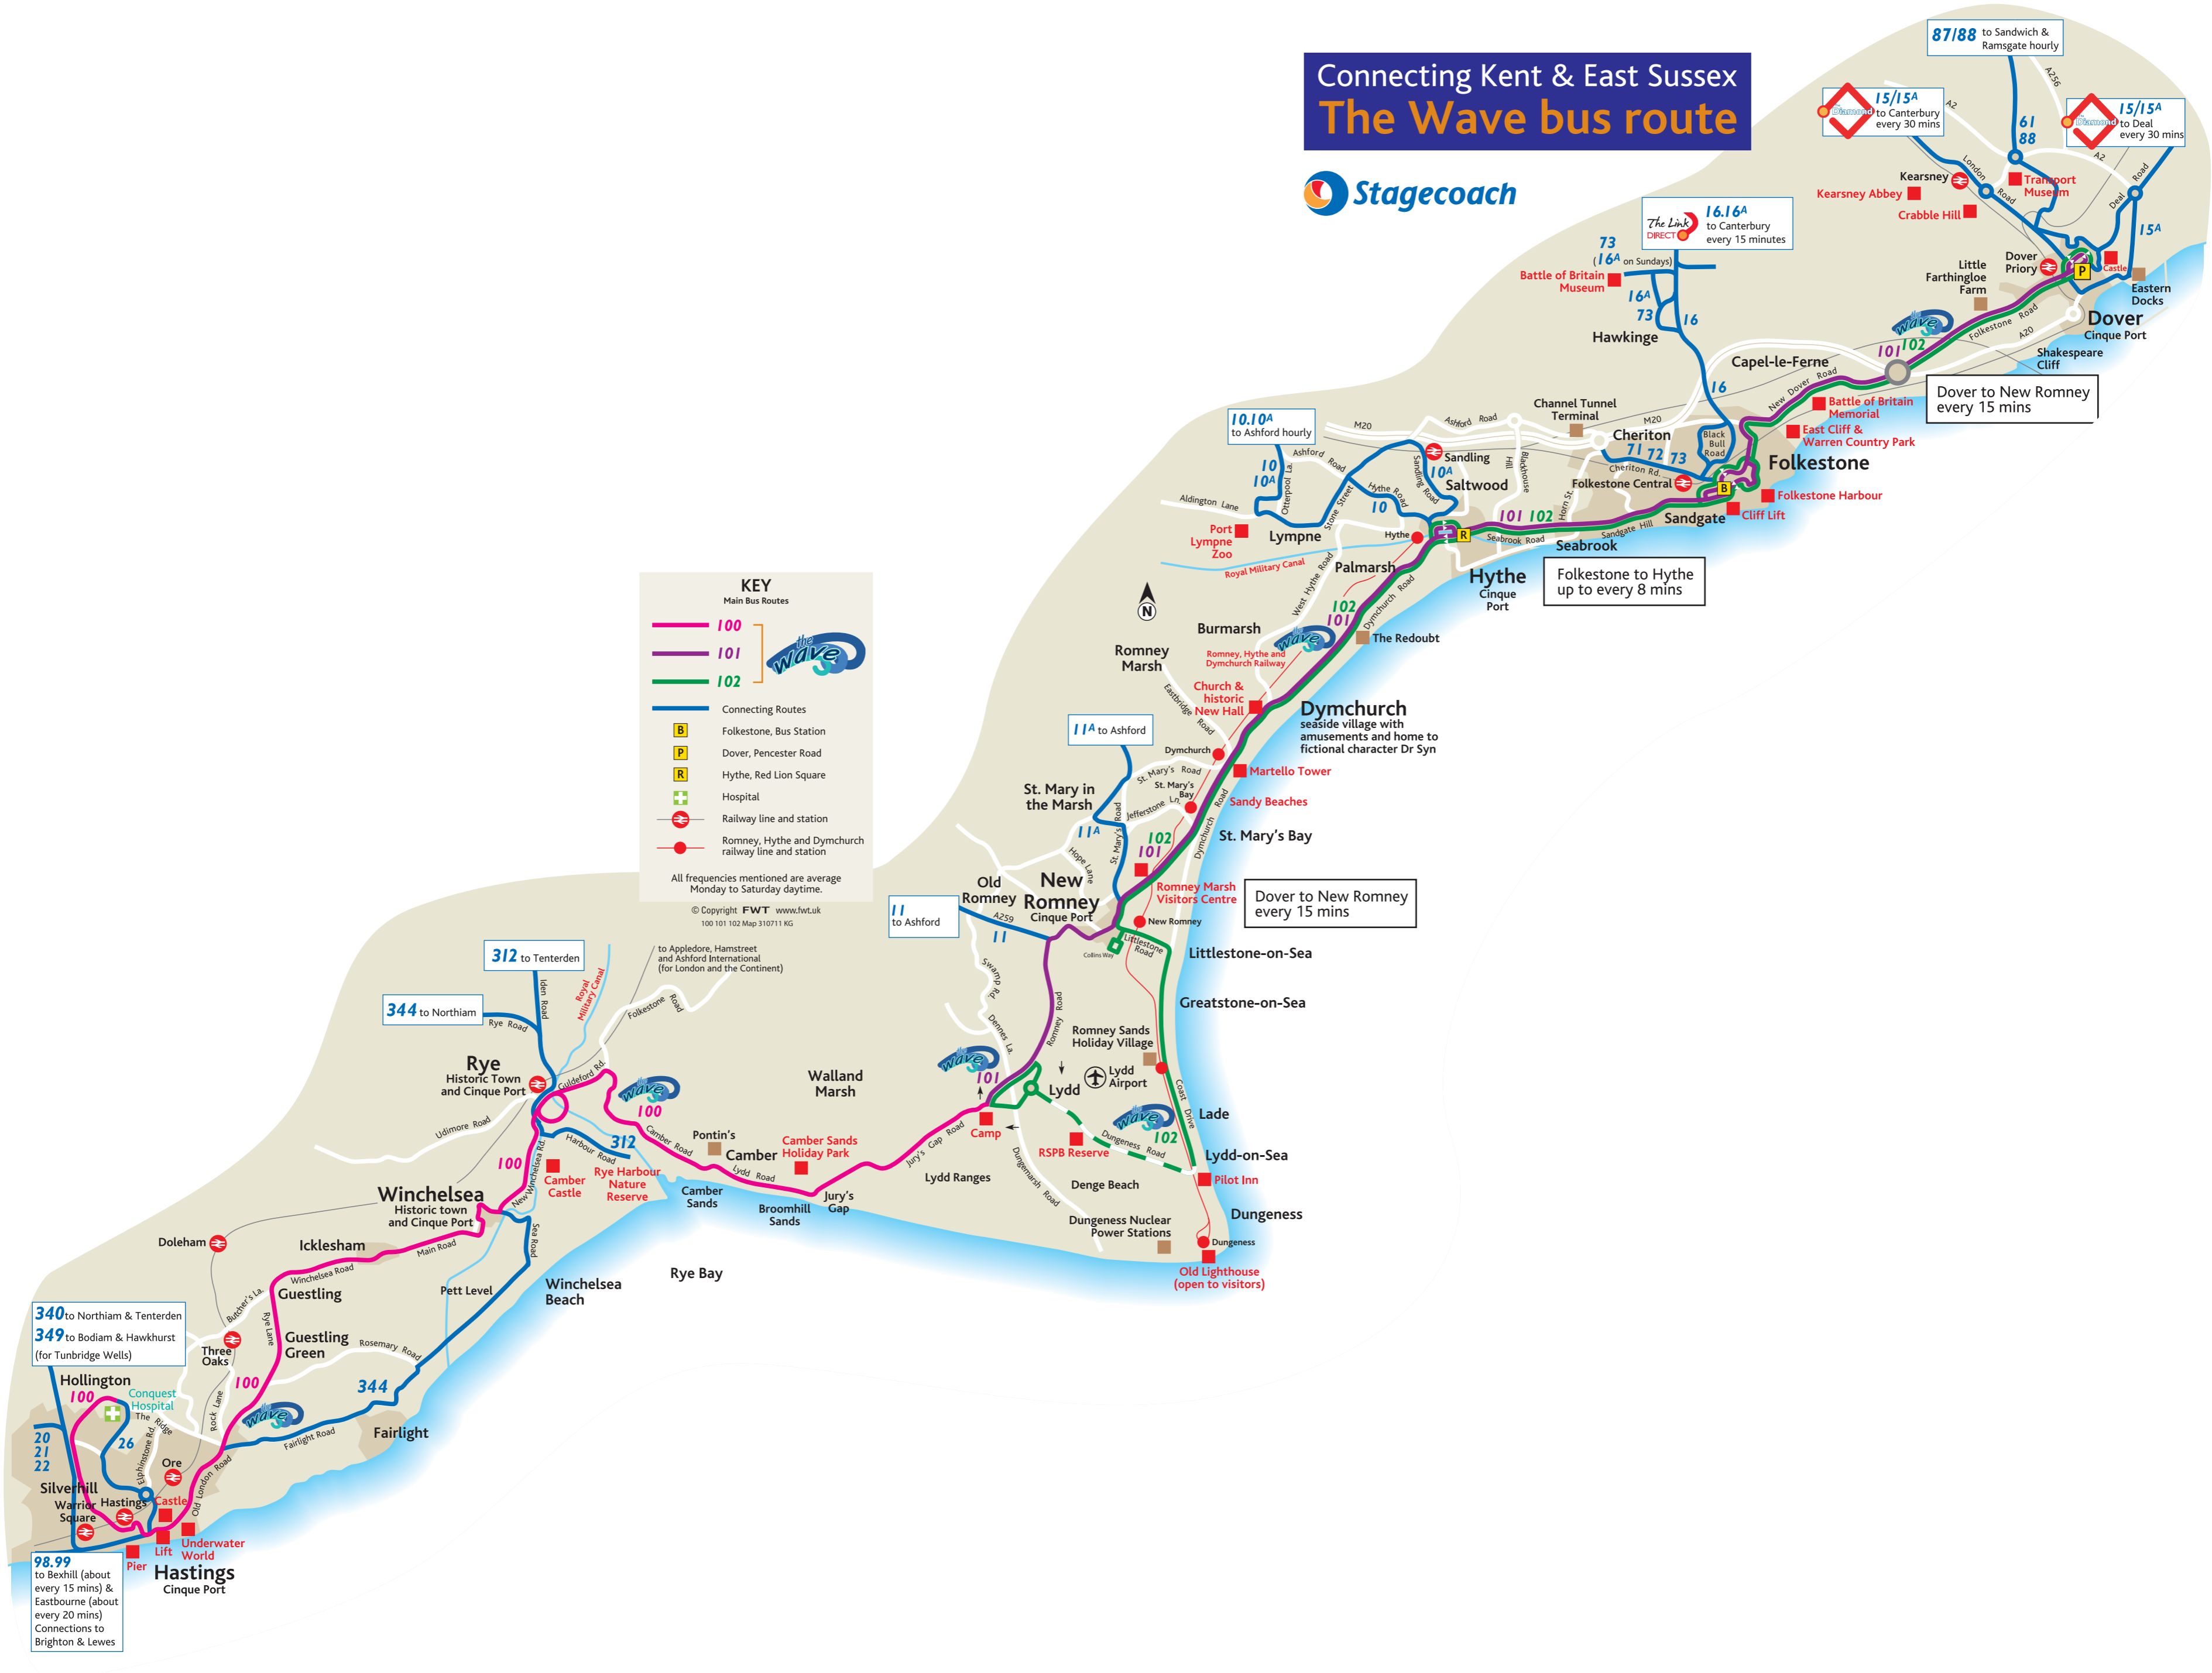

Connecting Kent & East Sussex The Wave bus route

KEY
Main Bus Routes

- 100** (Pink line)
- 101** (Purple line)
- 102** (Green line)

Connecting Routes

- B** Folkestone, Bus Station
- P** Dover, Pencester Road
- R** Hythe, Red Lion Square
- Hospital
- Railway line and station
- Romney, Hythe and Dymchurch railway line and station

All frequencies mentioned are average Monday to Saturday daytime.

© Copyright FWT www.fwt.luk
100 101 102 Map 310711 KG

87/88 to Sandwich & Ramsgate hourly

15/15A to Canterbury every 30 mins

15/15A to Deal every 30 mins

The Link DIRECT 16.16A to Canterbury every 15 minutes

Dover to New Romney every 15 mins

Folkestone to Hythe up to every 8 mins

Dover to New Romney every 15 mins

340 to Northiam & Tenterden
349 to Bodiam & Hawkhurst (for Tunbridge Wells)

98.99 to Bexhill (about every 15 mins) & Eastbourne (about every 20 mins)
Connections to Brighton & Lewes